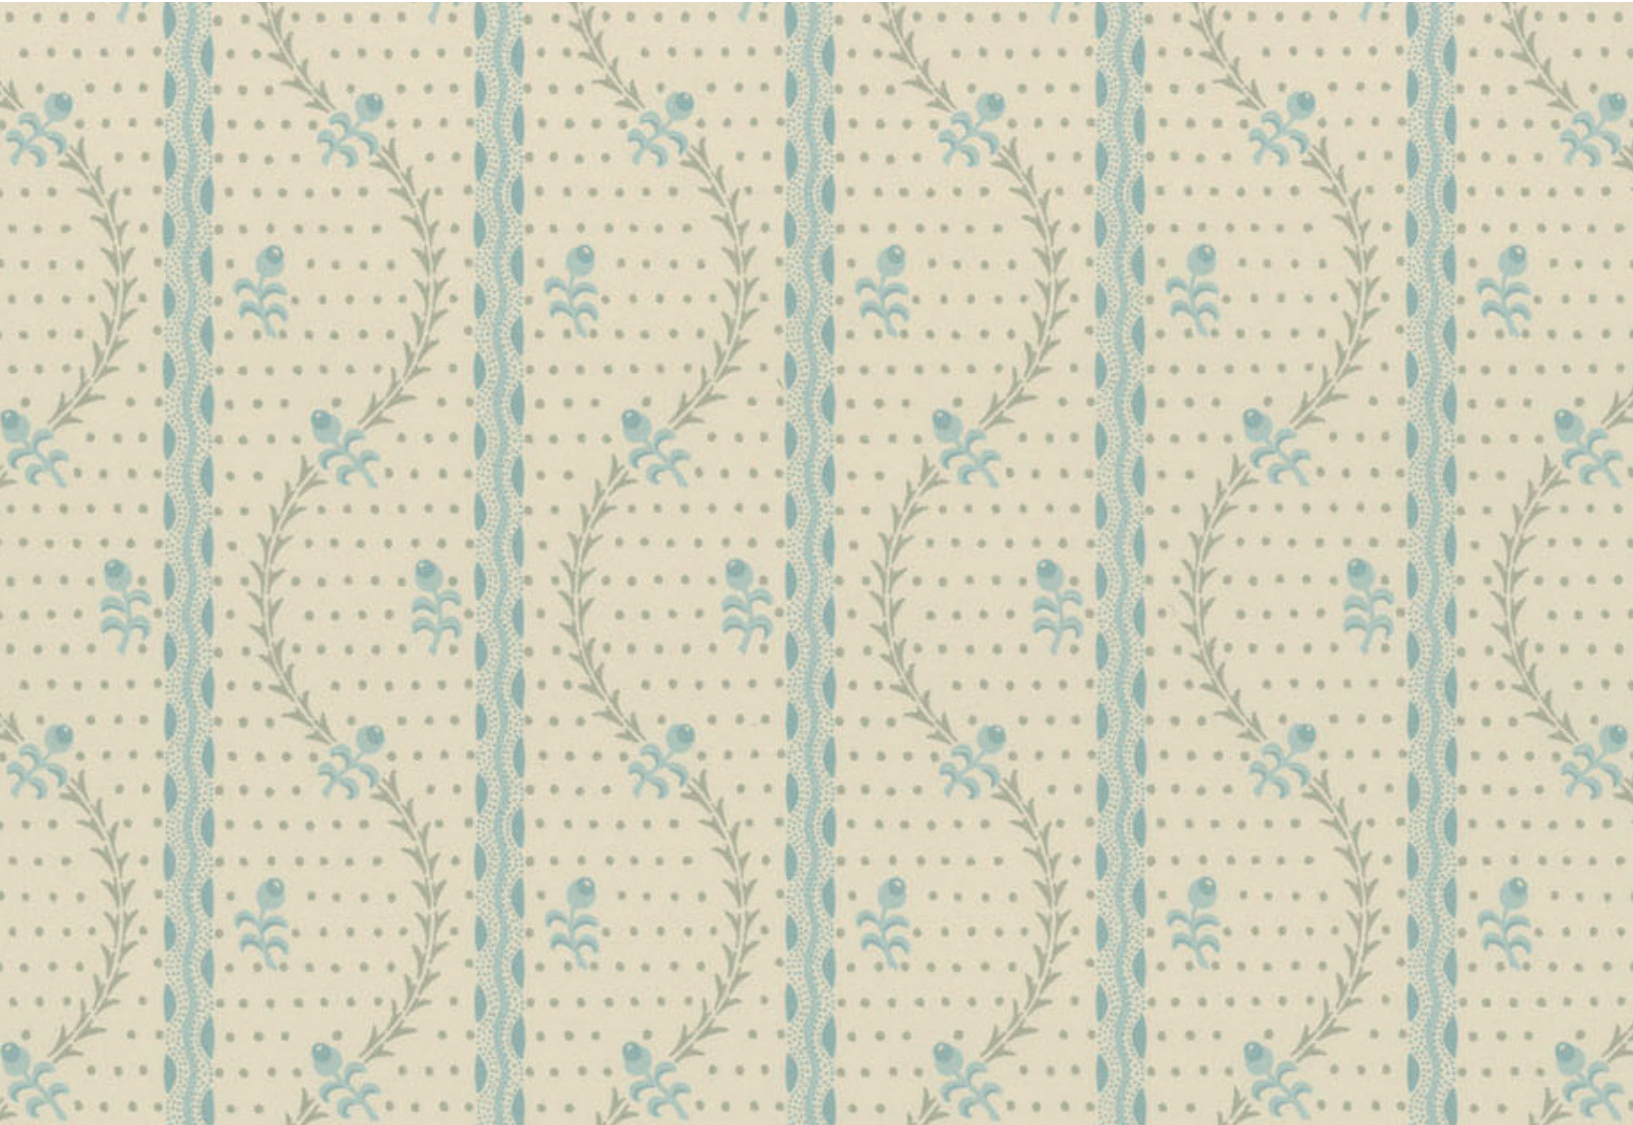

Bedford Stripe

Old Paradise Collection
Design Name: Bedford Stripe
Product Code: OPBA301

Pattern Repeat: 13.3cm=approx 5.2ins
Roll Dimensions: W-52cm=approx 20ins / L-10m=approx 11yds

Substrate: Non-Woven

Hanging Instructions available on request.

History: circa. 1790

Discovered in the Dining Room of a house on the Bedford Estate London WC1. The design imitates a Spitalfields silk brocade.

Alternative colourways: