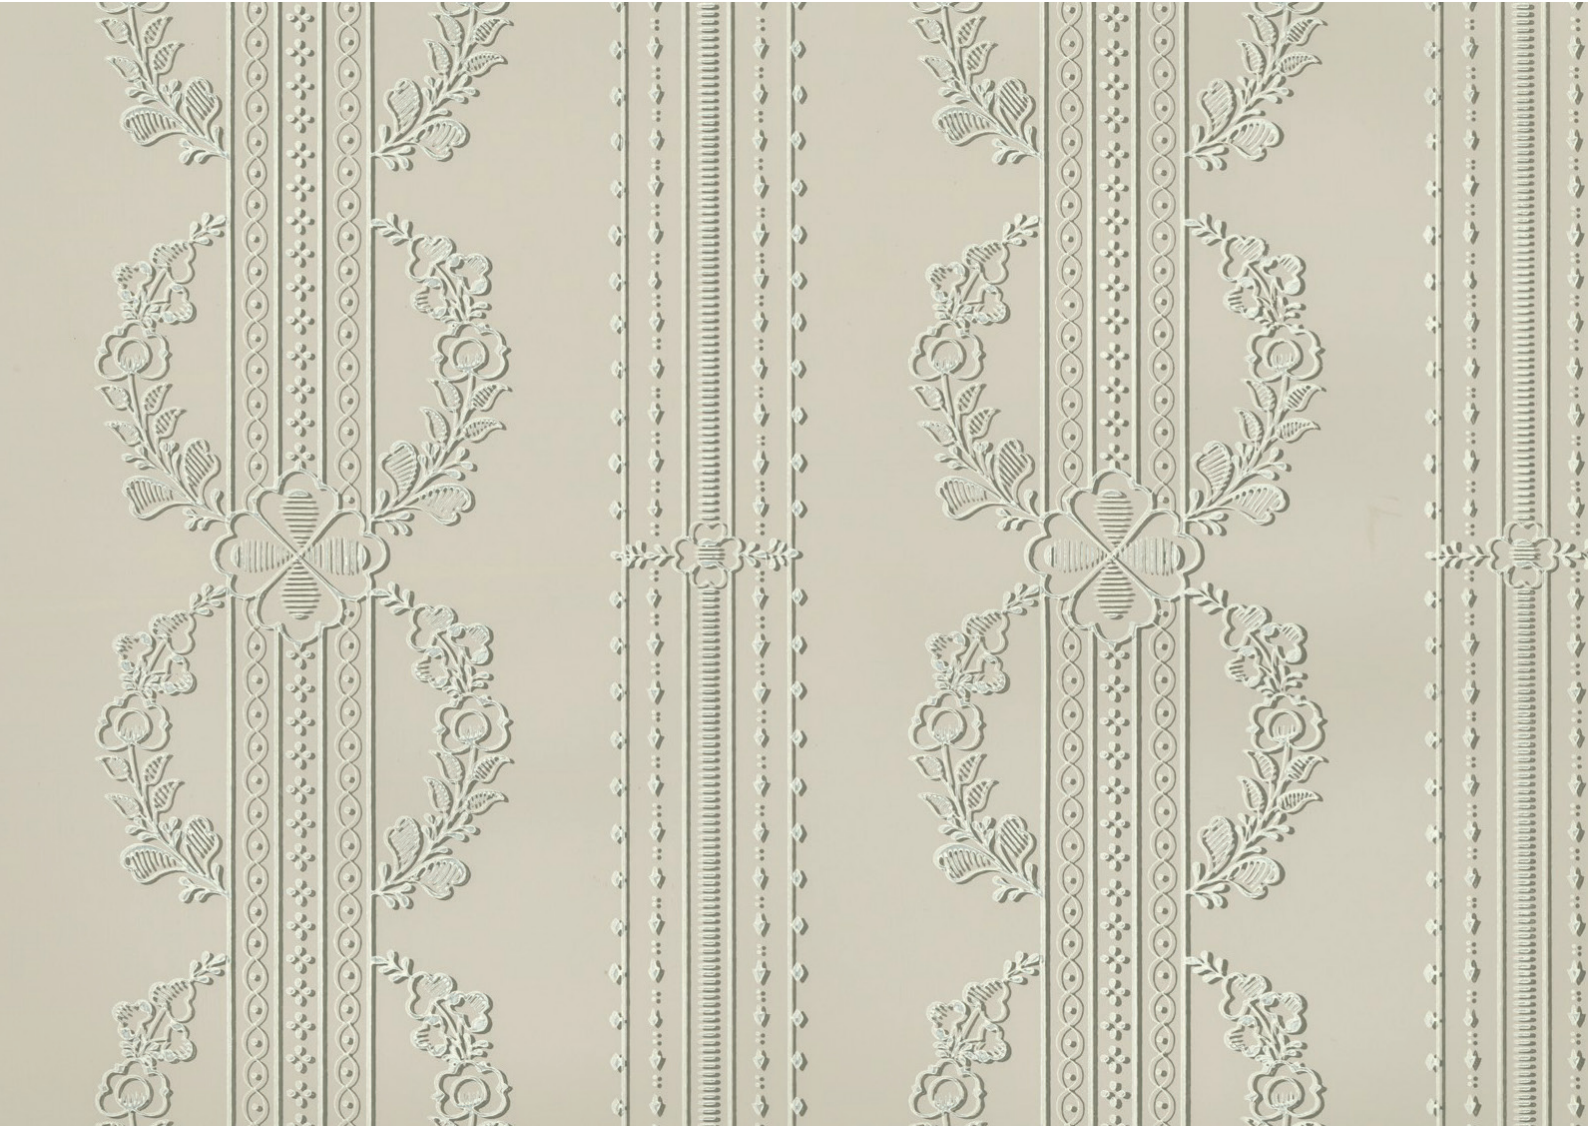

# Richmond Green

**Old Paradise Collection**  
**Design Name:** Richmond Green  
**Product Code:**OPRG01

**Pattern Repeat:** 48cm=approx 18.9ins  
**Roll Dimensions:** W-53cm=approx 20.5ins / L-Per Linear Metre

**Substrate:** Paper

**Hanging Instructions** available on request.

**History: circa. 1780**  
Discovered in a period house on Richmond Green.