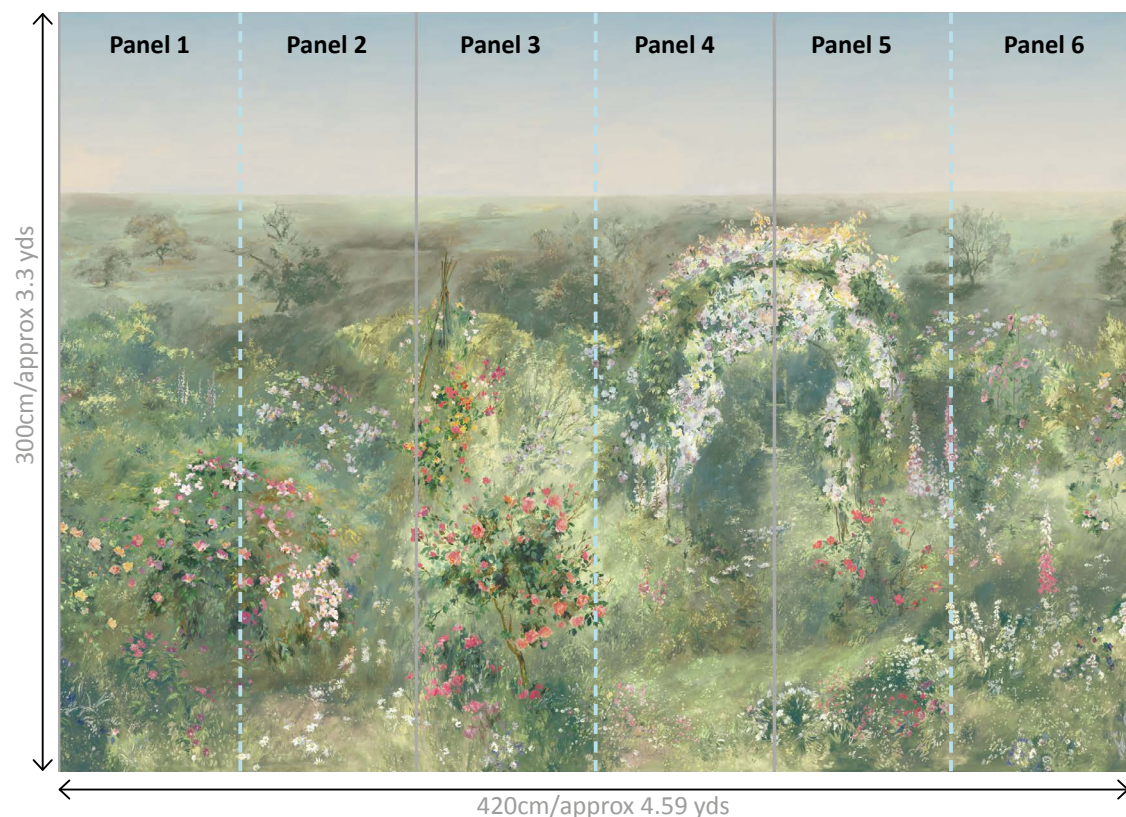

Eve's Garden

Flora Roberts at Hamilton Weston Wallpapers

Full mural (OPTION 1) shown above

Vertical Pattern Repeat: 3m / approx. 3.3yds
(Straight Match)

Panel Dimensions: Trimmed width: 70cm / approx. 27.55ins

Total pattern width: 560cm / approx 6.12 yds

Substrate: Non-woven (off-white)

Supplied trimmed

Panel Information

The design is made up of four rolls and supplied as 2 x 6m drops per roll / 2 x approx. 6.5yds
Each panel measures height 300cm x width 70cm / approx height 3.3yds x 27.55 ins wide

The garden has a carpet of small wildflowers, mostly twinkling daisies. It fades into the English West Country landscape looking coastward, with friendly hills & ancient trees."

Flora Roberts

Eve's Garden may be ordered in the following combinations to suit your project, shown in the illustrations below and overleaf.

Eve's Garden

Flora Roberts at Hamilton Weston Wallpapers

OPTION 2

ROLL A (FR-EVE-A)

ROLL B (FR-EVE-B)

ROLL C (FR-EVE-C)

OPTION 3

ROLL D (FR-EVE-D)