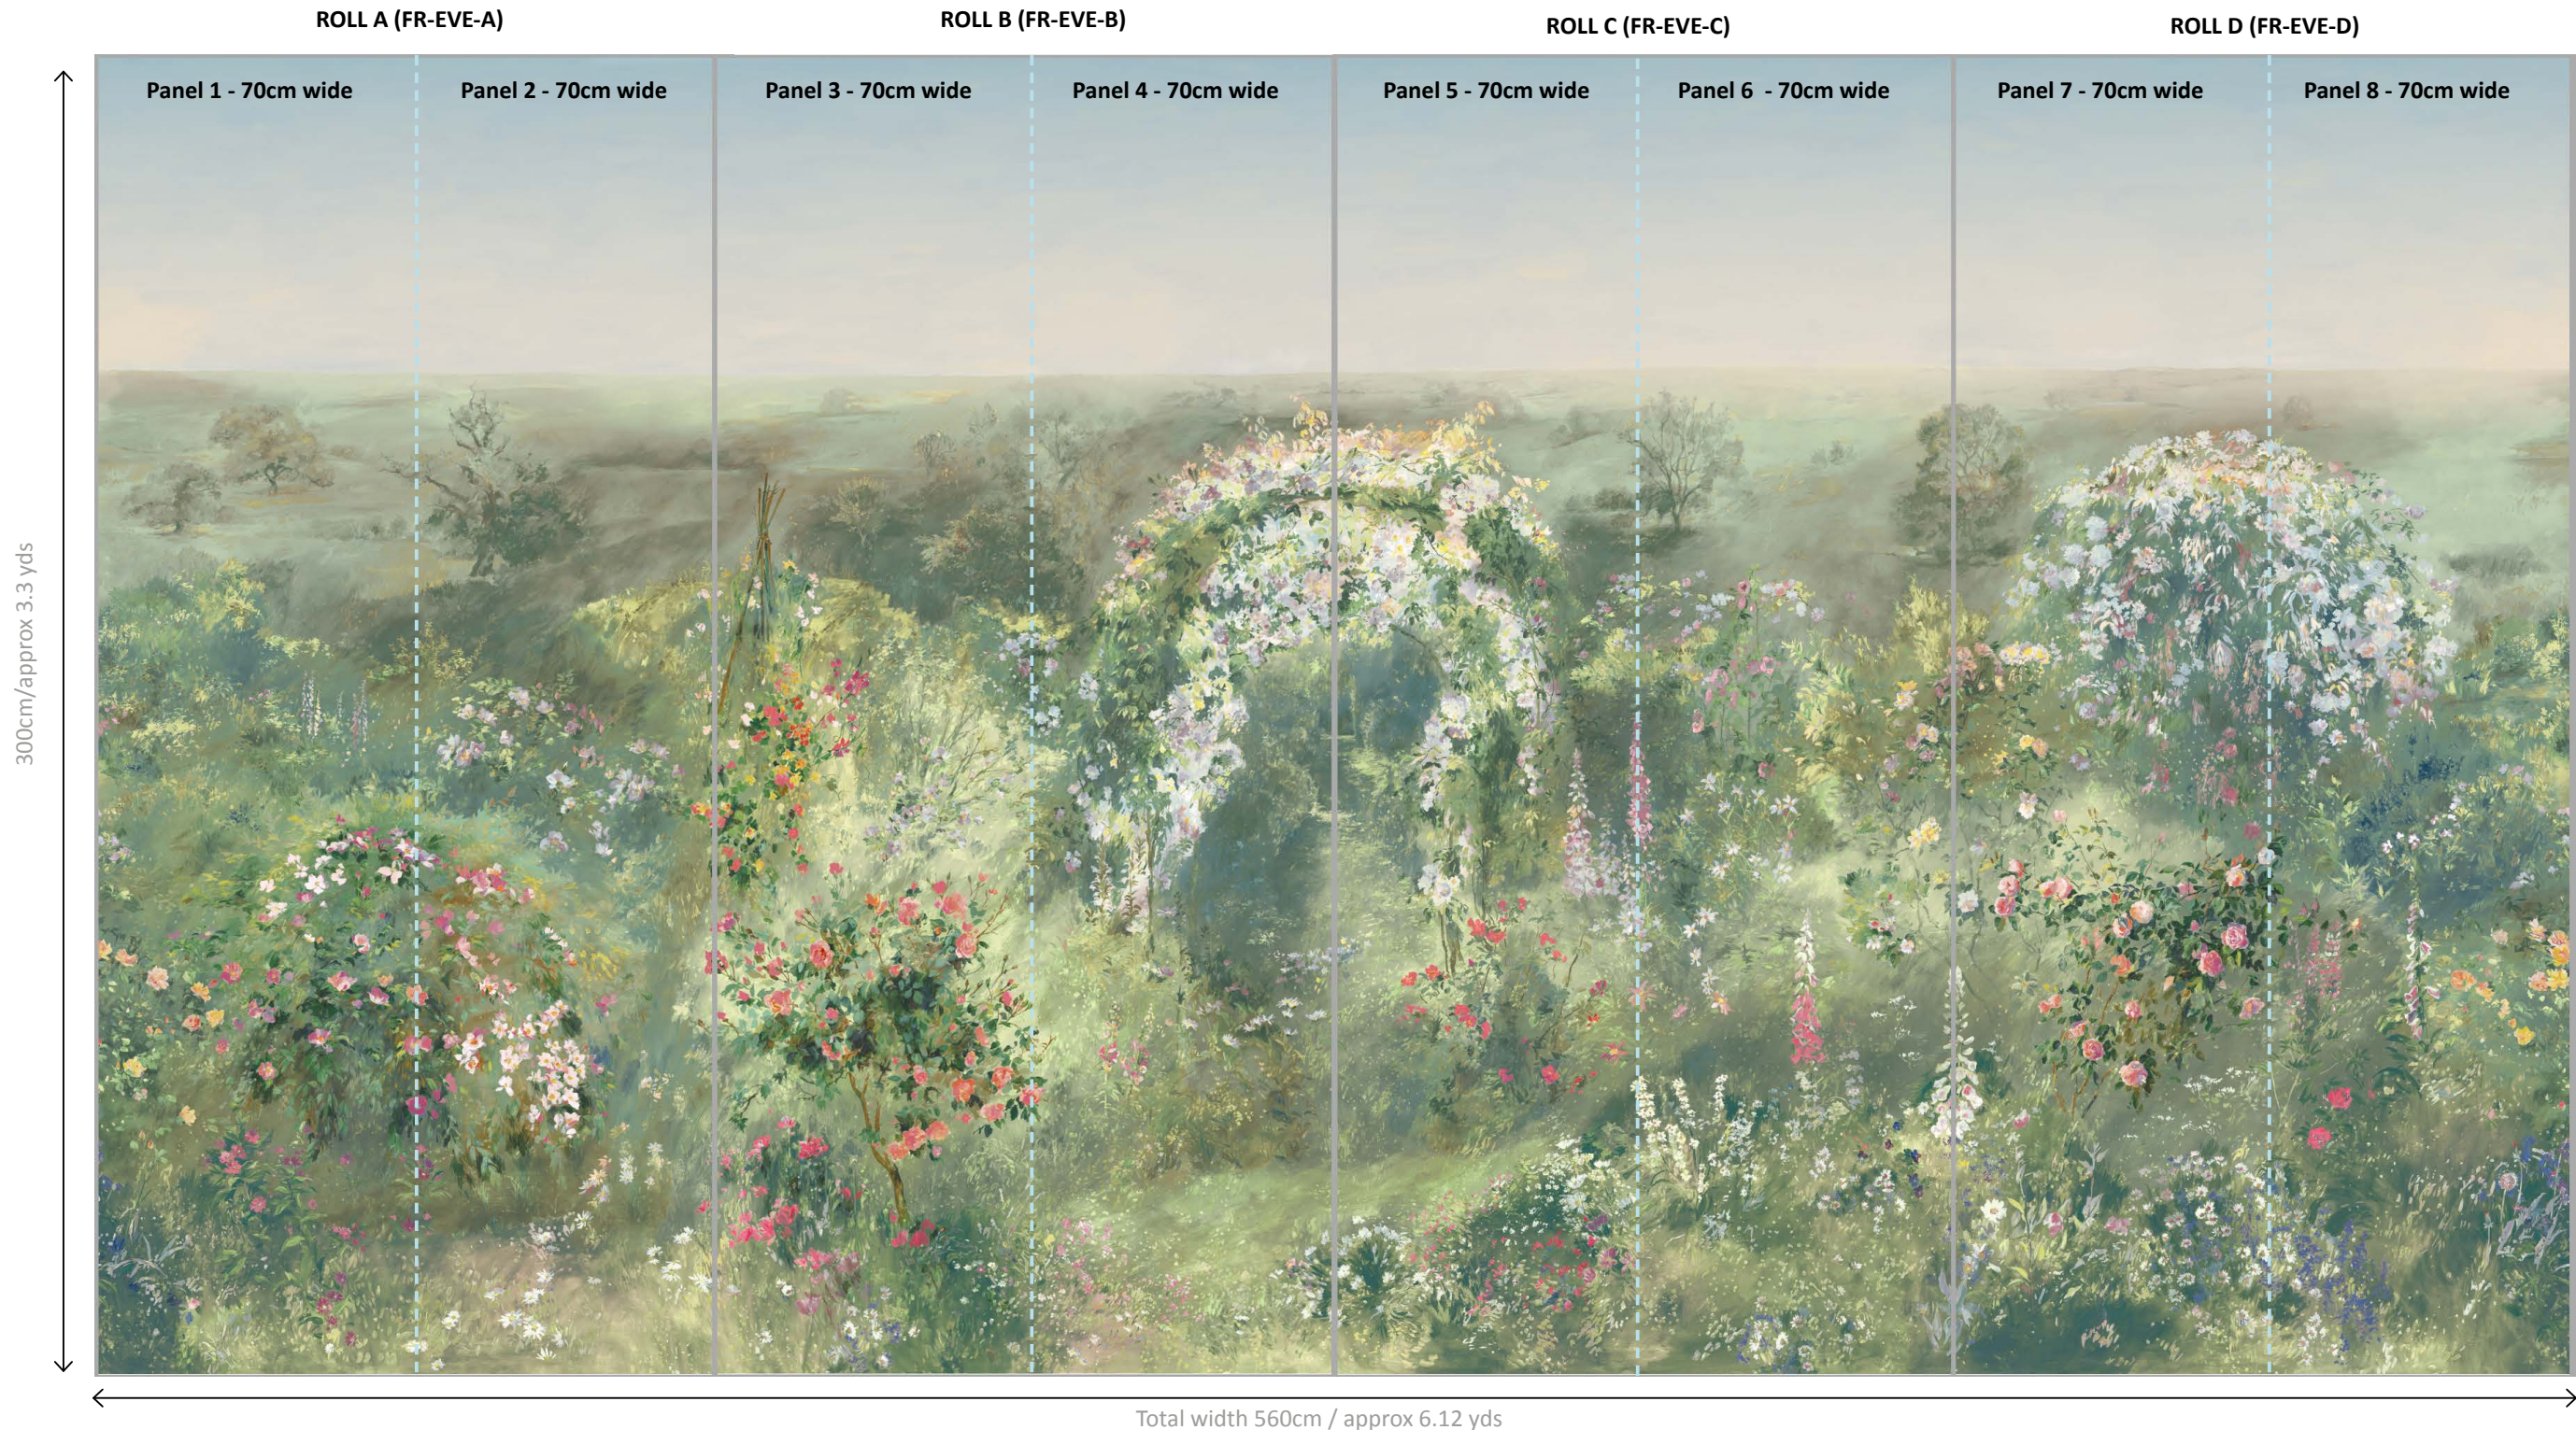

Eve's Garden

Flora Roberts at Hamilton Weston Wallpapers

Full mural (OPTION 1) shown above

Vertical Pattern Repeat: 3m / approx. 3.3yds
(Straight Match)

Panel Dimensions: Trimmed width: 70cm / approx. 27.55ins

Total pattern width: 560cm / approx 6.12 yds

Substrate: Non-woven (off-white)

Supplied trimmed

Panel Information

The design is made up of four rolls and supplied as 2 x 6m drops per roll / 2 x approx. 6.5yds
Each panel measures height 300cm x width 70cm / approx height 3.3yds x 27.55 ins wide

Total mural width 560cm / approx 6.12 yds

Roll A (FR-EVE-A) contains Panels 1 and 2

Roll B (FR-EVE-B) contains panels 3 and 4

Roll C (FR-EVE-C) contains Panels 5 and 6

Roll D (FR-EVE-D) contains panels 7 and 8

The garden has a carpet of small wildflowers, mostly twinkling daisies. It fades into the English West Country landscape looking coastward, with friendly hills & ancient trees."

Flora Roberts

Eve's Garden may be ordered in the following combinations to suit your project, shown in the illustrations below and overleaf.