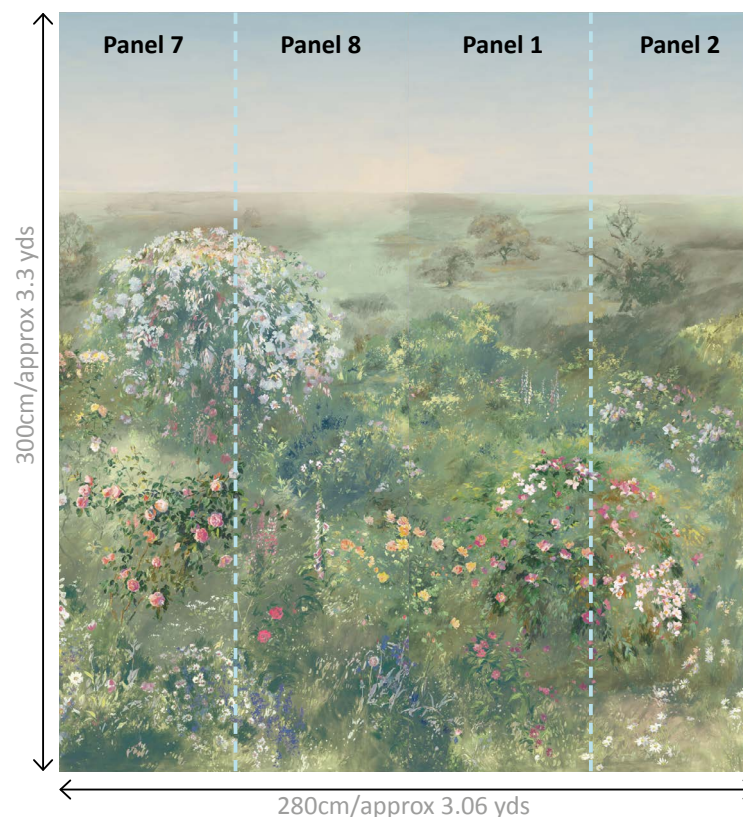

OPTION 5

ROLL B (FR-EVE-B)

ROLL C (FR-EVE-C)

OPTION 3

ROLL D (FR-EVE-D)

ROLL A (FR-EVE-A)