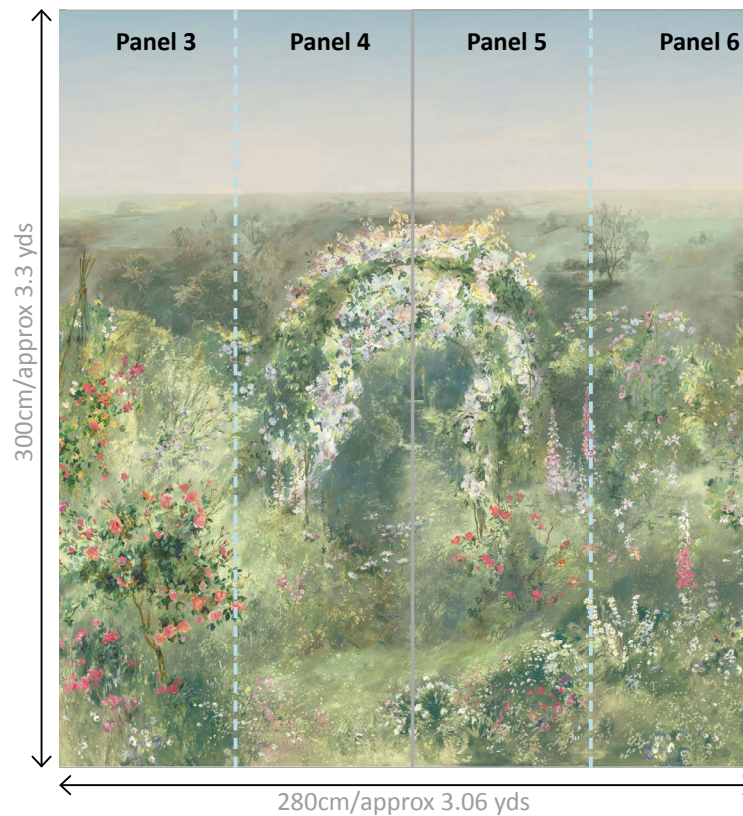

OPTION 5

ROLL B (FR-EVE-B)

ROLL C (FR-EVE-C)

Scan the QR code with your smartphone for visuals and downloadable specification

Hanging Instructions available on request

For more information, please contact us:
T: + 44 (0) 20 8940 4850
E: info@hamiltonweston.com
www.hamiltonweston.com