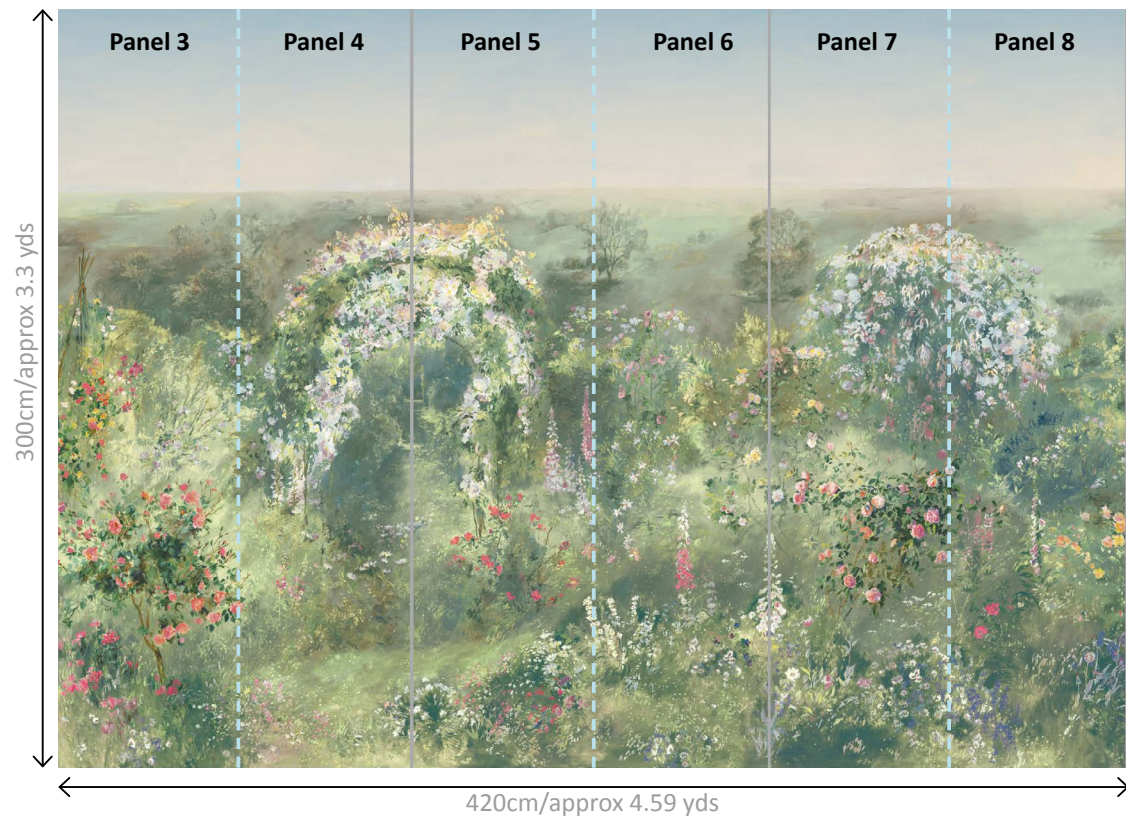

OPTION 4

ROLL B (FR-EVE-B)

ROLL C (FR-EVE-C)

ROLL D (FR-EVE-D)