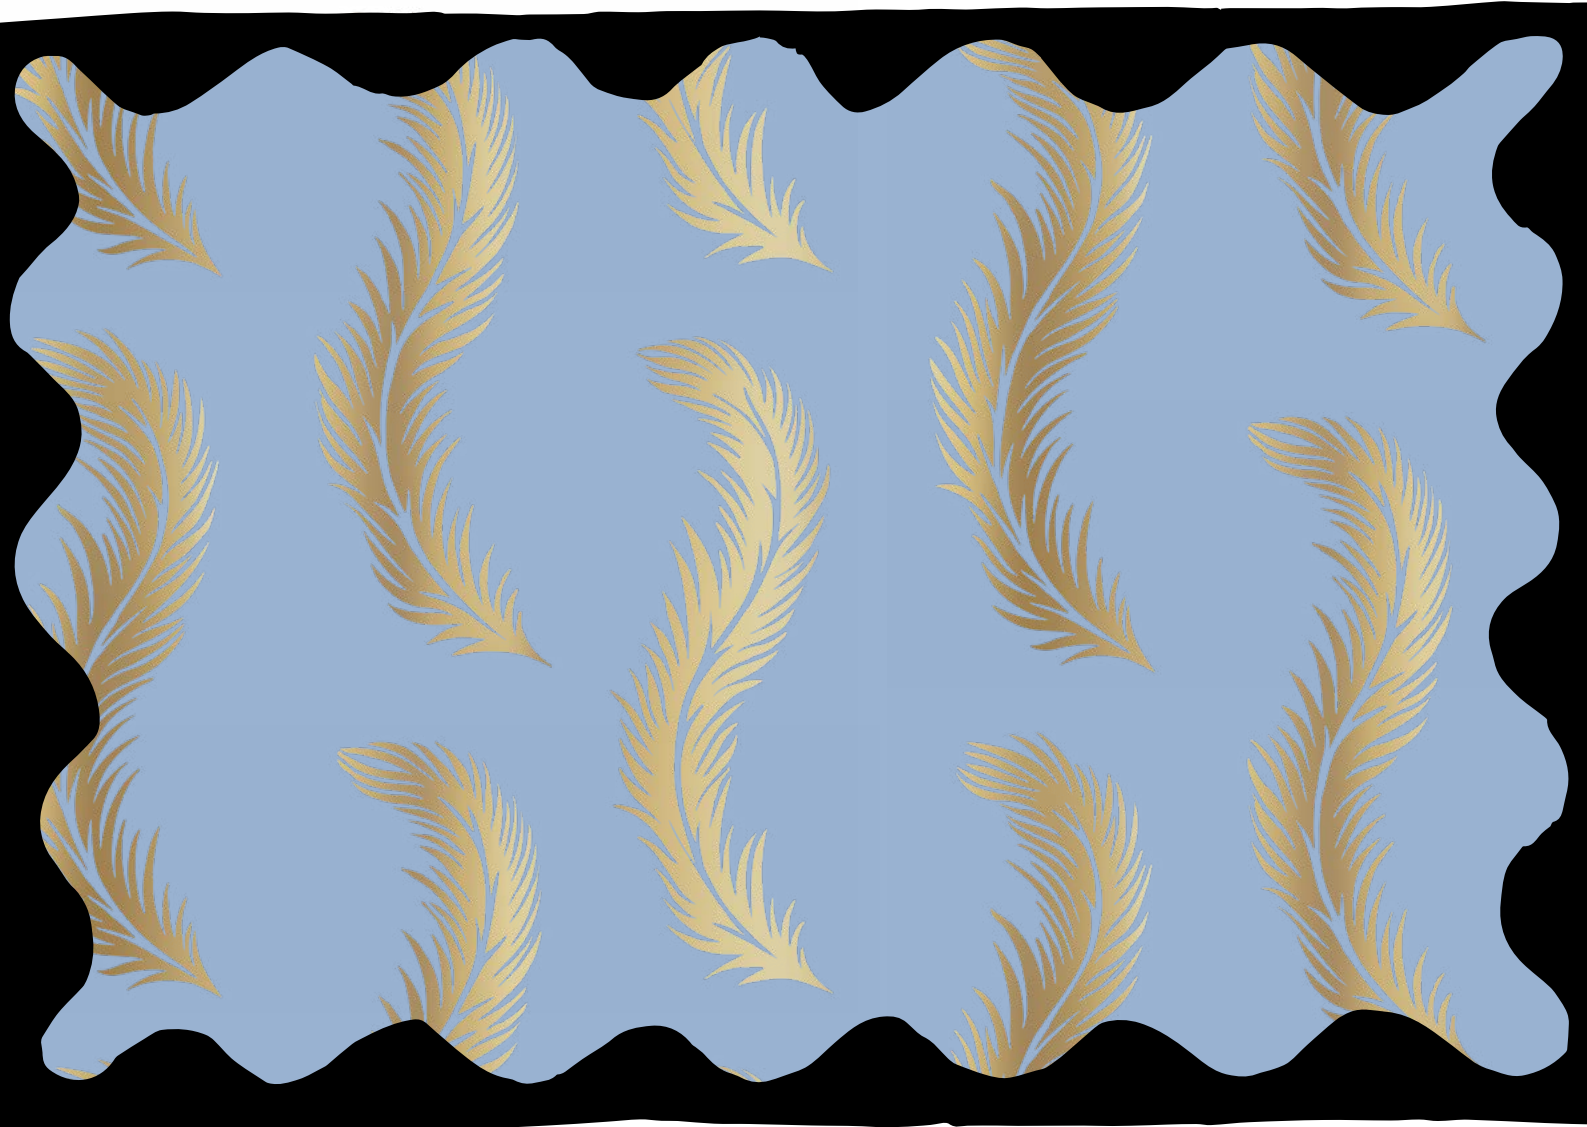

Dunford Wood Featherbed

Design Name: Featherbed

Pattern Repeat: 20cm / approx. 7.8ins
Roll Dimensions: W: 52cm / approx. 20.5ins
Supplied per 10m roll / approx. 11yds

Print Method: Hand block Printed in the UK

Samples available in principal colourways only.
Please see HDW colour-card for further colourway options, available to download from our website.
Samples@hamiltonweston.com

Bespoke options also available.
8 week Lead-time

Design Story

Gulls nest noisily on the roof of my studio. Featherbed came to mind in watching the gull feathers drift down past the studio window. Their cries underscore my days and my dreams at night, so this lively tribute is silent more in hope than expectation.

Dunford Wood

Dunford Wood Featherbed

Gold on Hugh's Blue

Silver on Duck Blue

Chalk on Portland Stone

Fern on Linen